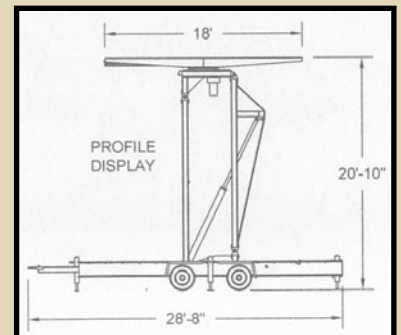

866-659-7300

1141 North Loop 1604, Suite #105-215 - San Antonio, TX 78232
www.automotiondisplays.com - info@automotiondisplays.com

ROTUNDA
GENERAL SERVICE EQUIPMENT
1-800-ROTUNDA (768-8632)
SELECT OPTION # 2